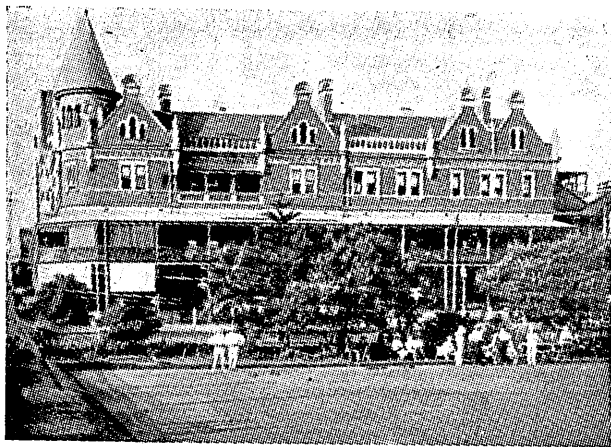

HOTEL ESPLANADE

(OVERLOOKING PERTH WATER)

Telephones B 5661. (Six lines)

E. J. PAXTON

Telegrams: "Esplanho, Perth"

"THE ESPLANADE," Western Australia's Leading Hotel, and Perth's Social Centre, offers all the conveniences of Modern Hotel Life, and, in addition to these advantages and the beauty of its surroundings, is possessed of a charm decidedly its own.

Bridgetown (D Jack), Bridgetown
Brighton (P Chivers), Mandurah
Brighton (R A Stevens), Stirling hwy,
Claremont
Brisbane (Miss A M McFadyen), 292
Beaufort st, Perth
Broken Hill (S Partridge), 314 Albany
rd, Victoria Pk
Brunswick Jctn (L J Dugan), Brun-
swick Junction
Burlington (Mrs W J Connell), Victoria
st, Bunbury
Burracoppin (Miss M H Ball), Burracop-
pinn
Busselton (Jno P Day), Busselton
Cabbage Tree, Muja
Cannington (A J Martin), Cannington
Cape (S Evans), Cape
Capitol (T L Hutchinson), Cue
Captain Stirling (H L Prowett), Stirling
Hwy, Nedlands
Carlisle (D G Flohm), Carlisle

CARLTON HOTEL,

Hay St., East Perth. Newly Built and
Furnished. (C. H. Gordon, Manager).
Telephone: B 4341.

Carnamah (D Arnold), Carnamah
Carnarvon (W J Glass), Carnarvon
Carrabin (W H Cooper), Carrabin
Castle (R T Tobby), Flora ter, North Bell
Castle (B Craig), York
Central (T Deano), 471 Wellington st,
Perth
Central (Mrs M A Hill), Leonora
Chequers (P Riddell), Bullsbrook
City (K D Heenan), 347 Murray st, Pth
Civic (E J Relly), Beaufort st, Myids

Claremont (W G Packer), 1 Bay View
ter, Claremont

CLARENDON HOTEL,

76 Fitzgerald St., corner of John St.,
Perth. (S. O. Harrison, Manager).
Tel.: B 4760.

Commercial (W G Packer), 1 Bay View
ter, Claremont

Commercial (W G Packer), 1 Bay View
ter, Claremont

TRADES AND PROFESSIONS.