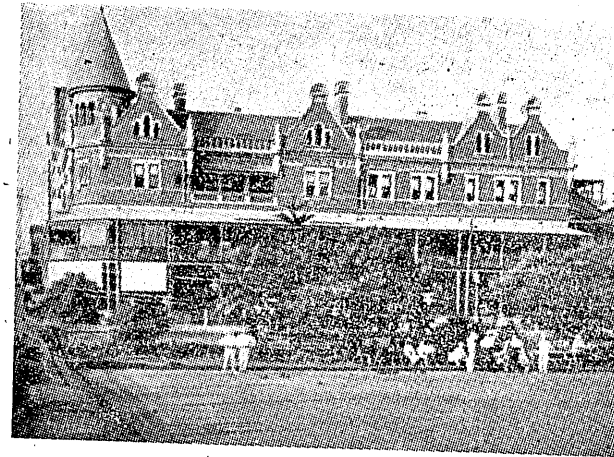

HOTEL ESPLANADE

(OVERLOOKING PERTH WATER)

Telephones B 5661 (Six lines)

E. J. PAXTON

Telegrams "Esplanho, Perth."