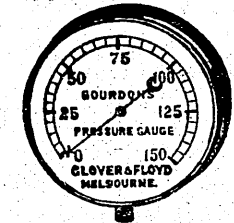

Repairs a Speciality.

GAUGES MANUFACTURERS OF ALL KINDS.

Pressure, Vacuum, Compound, Ammonia, Hydraulic, Dentists', Milking Machine, Aerated Water, Self-Recording, Altitude marked in feet of Water and Duplex Test Gauges.

DRAUGHT & BLAST GAUGES from Three Inches of Water.

These Gauges are specially suitable for draught indicates on account of their great sensitiveness to change imperceptible by any indicator in which liquid is used.

GLOVER & FLOYD

Corner of Dorcas and Wells Sts., South Melbourne, Victoria.

Russell & Russell

22 Ridgeway Place, off 41 Little Collins Street, MELBOURNE, Victoria.

MANUFACTURERS OF

PRESSURE, VACUUM, COMPOUND, HYDRAULIC, DRAUGHT, AMMONIA, GAS, REGULATING AND RECORDING. GAUGES AND TACHOMETERS.

Catalogues on Application.

Cable Address: Gaugee.