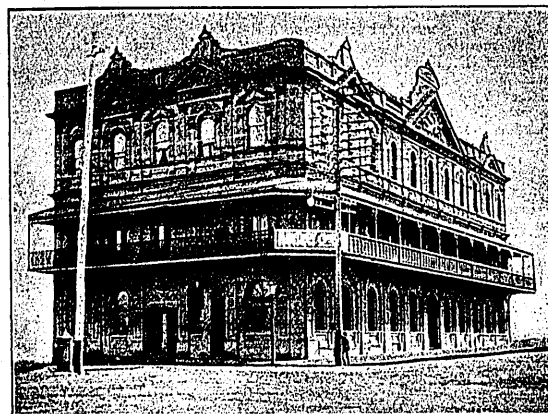

856

857

Melbourne Hotel.

This first-class Hotel is beautifully situated overlooking the Swan, and within five minutes of Town Hall.

Trams pass the door.

First-class Billiard Saloon.
 Electric Light.
 Hot & Cold Baths.

Every convenience for Town and Country Visitors.

TARIFF:

10/- per day; £2 10s. per week.

TBL. No. 517.

D. RADFORD,
 Proprietor.

HAY STREET, PERTH.

His Majesty's Hotel.

M. DALY, Proprietor.

The leading Commercial House in the State.

ELABORATELY FURNISHED.
 MODERN CONVENIENCES.

COMMERCIAL TRAVELLERS
 SPECIALLY CATERED FOR.

Tariff:

10s. 6d. per day; £3 3s. per week.

HAY & KING STREETS, PERTH, W.A.